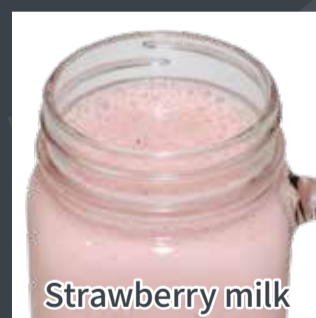

Mango yogurt smoothie

Strawberry milk