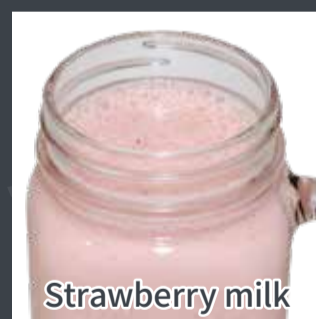

Mango yogurt smoothie

Strawberry milk